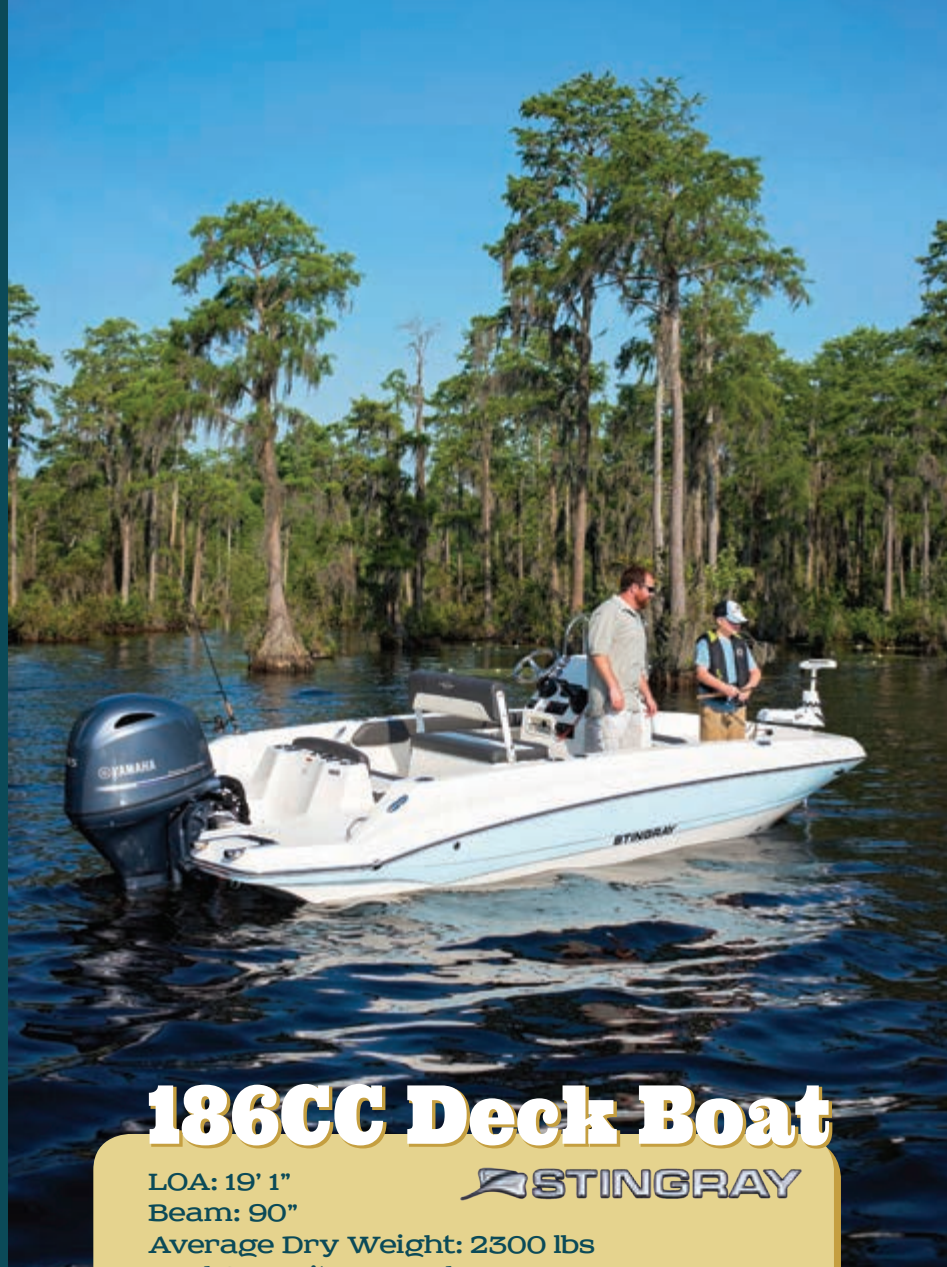

FREE • DISPLAY UNTIL MAY 15

1000s of
Boats
for Sale

Let the Fun Begin!

206CC Deck Boat

LOA: 20' 1"
Beam: 100"
Average Dry Weight: 2700 lbs
Fuel Capacity: 46 gal
Max Capacity: 9 ppl / 2400 lbs
Fiberglass Construction
Base MSRP: \$35,172 USD (w/ Suzuki DF115)

A Deck Boat For Everyone

186CC Deck Boat

LOA: 19' 1"
Beam: 90"
Average Dry Weight: 2300 lbs
Fuel Capacity: 34 gal
Max Capacity: 7 ppl / 1875 lbs
Fiberglass Construction
Base MSRP: \$29,895 USD (w/ Suzuki DF90)

If you've been following STINGRAY Boats the last few years, it's obvious the company is heavily immersed in the deck boat market. STINGRAY offers several crossover Sport Deck models (in both sterndrive and outboard variations), as well as several full-blown Deck Boat models in various sizes, available in easy-to-maintain outboard power. This past year, windshield versions of the most popular STINGRAY deck boat models were added, giving families the deck boat layout they want with a windshield to separate them from the wind while underway.

With all the current deck boat choices in the lineup, where could STINGRAY possibly go from there?

Fishermen like usable space and many families like to fish, so the next logical step for STINGRAY was to combine deck boat roominess with fishing features and a fishing layout. The result leads us to the introduction of two new center console deck boat models for the 2017 model year. These new models, the 186CC and 206CC Deck Boats, are center console fishing boats and family deck boats rolled into one. The versatility alone makes these boats perfect for families with varied on-the-water interests. There's more though...