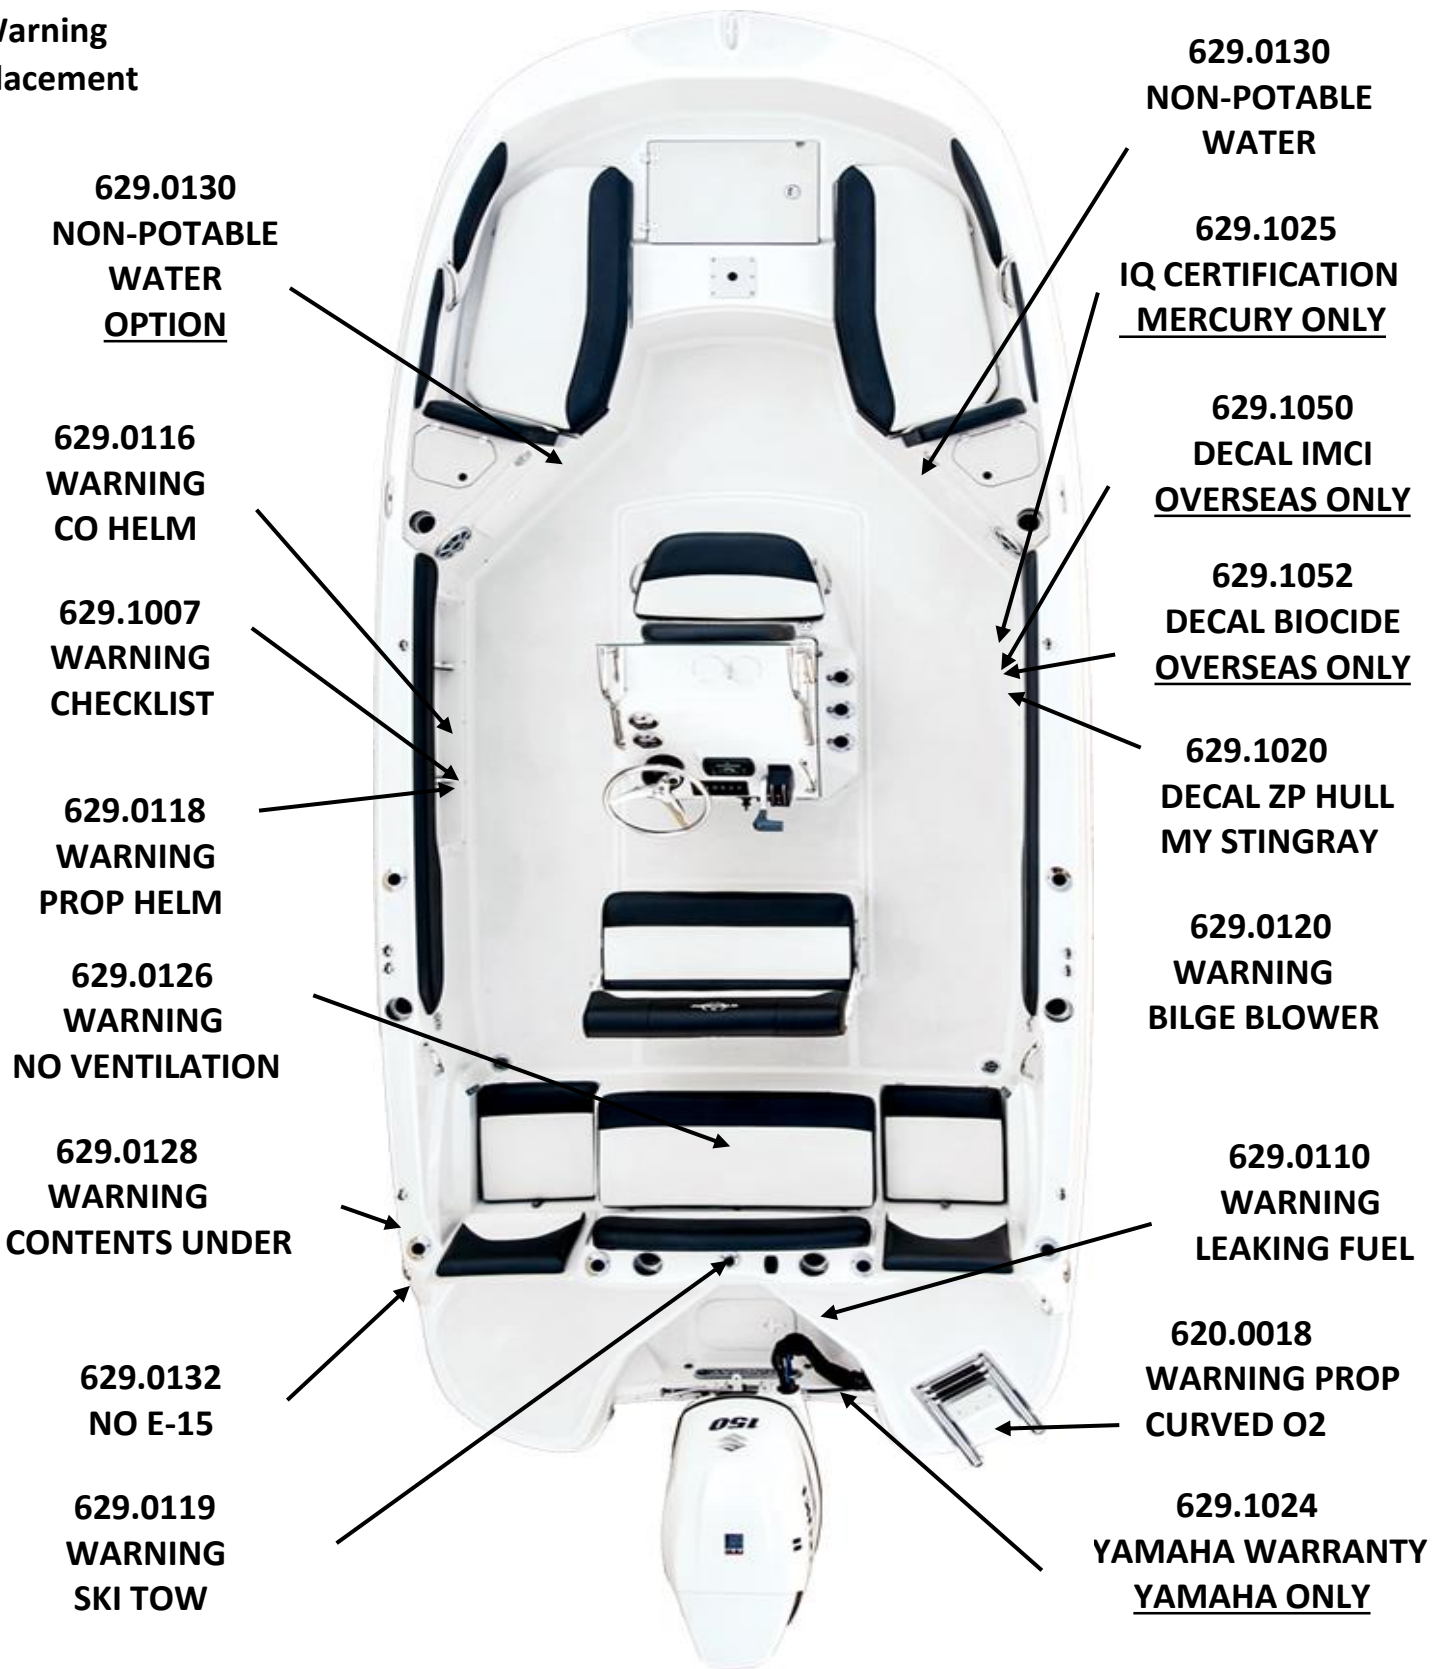

206 CC

Warning Placement

629.0130
NON-POTABLE
WATER
OPTION

629.0116
WARNING
CO HELM

629.1007
WARNING
CHECKLIST

629.0118
WARNING
PROP HELM

629.0126
WARNING
NO VENTILATION

629.0128
WARNING
CONTENTS UNDER

629.0132
NO E-15

629.0119
WARNING
SKI TOW

629.0130
NON-POTABLE
WATER

629.1025
IQ CERTIFICATION
MERCURY ONLY

629.1050
DECAL IMCI
OVERSEAS ONLY

629.1052
DECAL BIOCIDES
OVERSEAS ONLY

629.1020
DECAL ZP HULL
MY STINGRAY