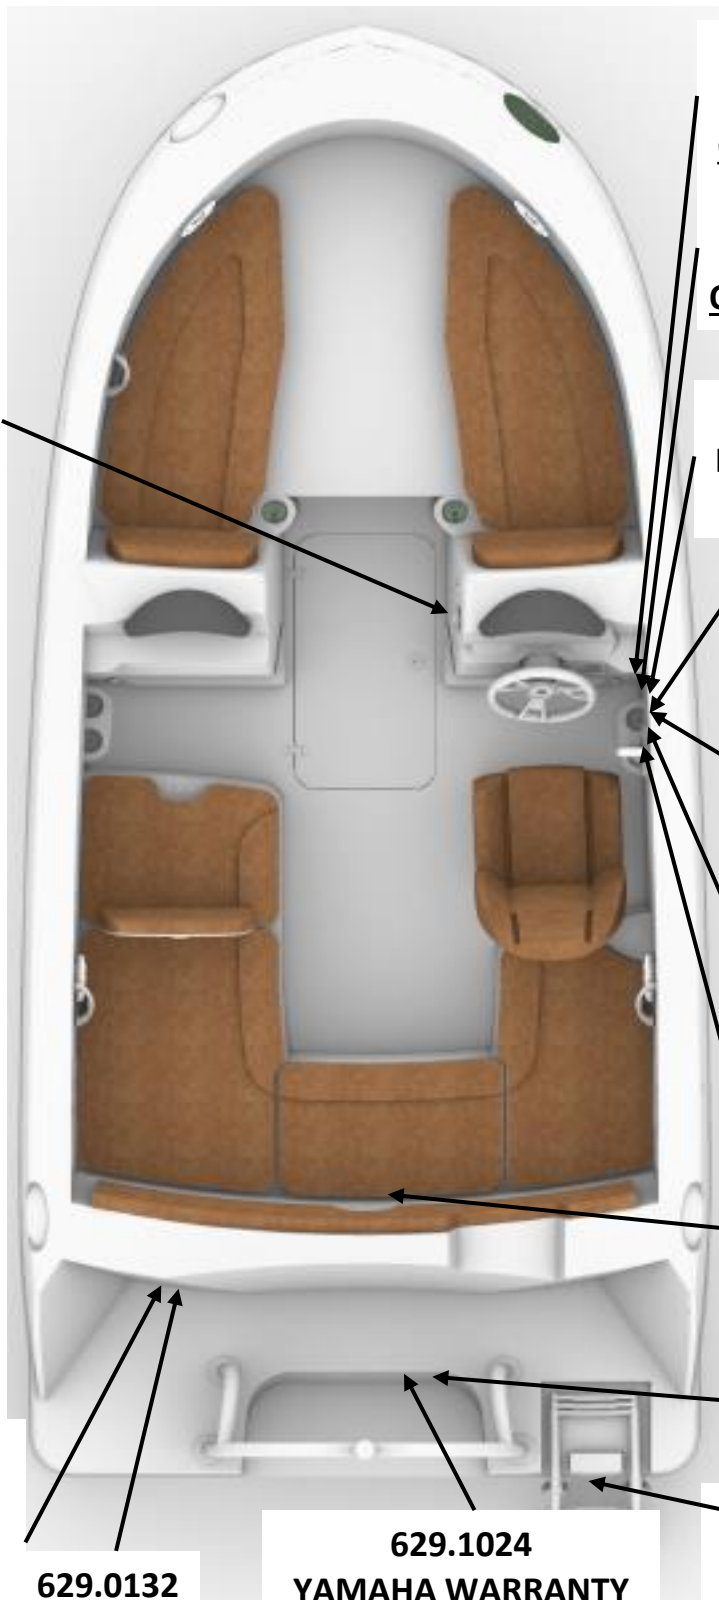

# 172SC

WARNING  
PLACEMENT

351.0519  
DECAL USB

629.1052  
DECAL BIOCIDES  
OVERSEAS ONLY

629.1050  
DECAL IMCI  
OVERSEAS ONLY

629.1025  
IQ CERTIFICATION  
MERCURY ONLY

629.1007  
Warning  
Checklist

629.0116  
Warning  
CO Helm

629.0118  
Warning  
Prop Helm

629.1020  
DECAL ZP HULL  
MY STINGRAY

629.1026  
WARNING  
NO  
VENTILATION

629.0110  
WARNING  
LEAKING FUEL

620.0018  
WARNING PROP  
CURVED O2

629.0128  
WARNING  
CONDENSATES  
UNDER